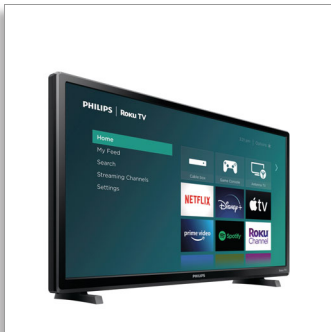

Philips Roku TV  
4700 series HD LED  
RokuTV

24" RokuTV

HD 720p  
120PMR  
Wireless LAN 802.11ac

24PFL4764

## Endless Entertainment

HD RokuTV

Philips Roku TV is a smart TV that's simple to use. Start streaming your favorite movies and TV shows. Access your cable box or HD antenna. Or even fire up your gaming console - all from your home screen.