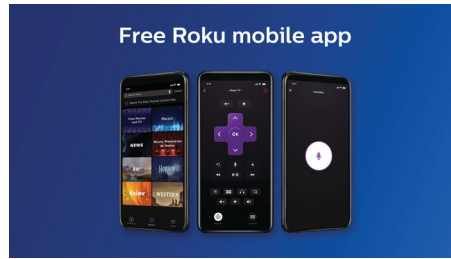

## Free Roku mobile app

Turn your iOS® or Android™ device into the ultimate streaming companion. Whether you need a second remote or want more features and functionality, the Roku mobile app makes it fun and easy to control your Roku TV.