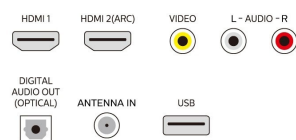

AC3/EAC3 (.MKV,.MP4,.MOV,.AC3), ALAC (.MKV, .MP4, .MOV, .M4A), FLAC (.FLAC, .MKV), GIF (non-animated), H.264/AVC (.MKV, .MP4, .MOV), JPG, MP3(.MP3, .MKV), PCM (.WAV, .MKV, .MP4, .MOV), PNG, WMA (.ASF, .WMA, .MKV)

Tuner/Reception/Transmission

- Aerial Input: 75 ohm F-type
- TV system: ATSC, NTSC
- Video Playback: NTSC, ATSC
- Tuner bands: UHF, VHF

Connectivity

- Number of HDMI connections: 2
- Number of USBs: 1
- Other connections: Digital audio out (optical), CVBS+Audio L/R in
- Wireless connections: Wireless LAN (802.11ac)
- EasyLink (HDMI-CEC): One touch play, Power status, System info (menu language), System audio control, System standby
- HDMI features: Audio Return Channel (HDMI 2)

Power

- Ambient temperature: 5°C to 40°C (41°F to 104°F)
- Mains power: 120V/60Hz
- Power consumption: 50 W
- Standby power consumption: < 0.5W

Dimensions

- Set dimensions in inch (W x H x D): 21.9 x 13.1 x 2.9 inch
- Product weight (lb): 6.17 lb
- Set dimensions with stand in inch (W x H x D): 21.9 x 13.9 x 4.8 inch
- Product weight (+stand) (lb): 6.61 lb
- Box dimensions in inch (W x H x D): 24.3 x 16.3 x 4.9 inch
- Weight incl. Packaging (lb): 8.38 lb
- VESA wall mount compatible: 75 x 75 mm
- Stand width (inch): 17.4 inch

Accessories

- Included accessories: Batteries for remote control, Quick start guide, Remote Control, Screws, Table top stand

Network Services

- TV Operating System: Roku OS

Connections

Rear

Issue date 2021-07-29

© 2021 Koninklijke Philips N.V.
All Rights reserved.

Version: 1.4.2

Specifications are subject to change without notice.
Trademarks are the property of Koninklijke Philips N.V.
or their respective owners.

12 NC: 8670 001 79407
UPC: 6 09585 25452 7

www.philips.com

* Roku, Roku TV and the Roku logo are the trademarks or registered trademarks of Roku, Inc. All other trademarks and logos herein are the property of their respective owners.

* Google is a trademark of Google LLC. Amazon, Alexa, Prime Video, and all related logos are trademarks of Amazon.com, Inc. or its affiliates. Third party voice assistant features and services may be subject to change or removal without notice.

* Apple, AirPlay, HomeKit and Siri are trademarks of Apple, Inc., registered in the U.S. and other countries. This Philips Roku TV is compatible with AirPlay 2 and HomeKit. and requires iOS 12.3 or later or macOS10.14.5 or later.

* Content resolution is based on TV compatibility and may vary by channel. Channels are subject to change, vary by region, and may require payment. Roku search does not work with all channels.

* Voice support currently available in English only.